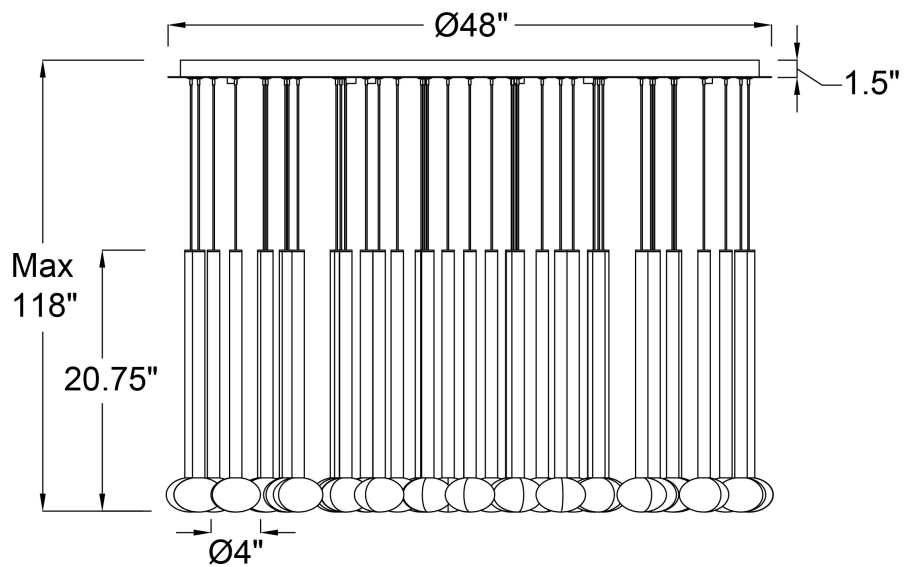

Soffio, 44 Light Round LED Chandelier, Mixed

Specifications:

Model#: 12112-023

Finish: Mixed

Glass/Shade: Clear Ribbed Glass

Material: Metal, Aluminum, Glass

Dimension: 48" D x 20.75" H

Lamping: LED

Wattage: 120W

Voltage: 120-277V

Color Temperature: 3000K

CRI: 90

Delivered Lumen: 2780Lm

Dimmable: Yes

Location: Dry

Max. Hanging Height: 118"

Canopy Dimension: 48" D

Product Weight: 109 lbs.

Fixtures weighing 35lbs. or more must be supported and installed independantly of the ceiling outlet (junction) box and require additional support in the ceiling where the fixture is being installed.